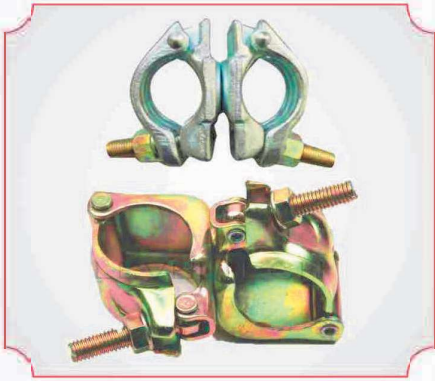

TOOL BOX

ROAD SAFETY MESH

TRAFFIC CONE

BATTERY 6V

PVC CHAIN

FIX BOLT

UNIFIX

FIX BOLT SHIELD

EYE & HOOK BOLT

G.I. ROOFING NUT BOLT

G.I. NUT & WASHER

G.I. BOLT

THREAD BAR

SCAFFOLDING COUPLER

SHUTTERING CLAMP  
RAPID CLAMP

TIE ROD

WING NUT & PLATE