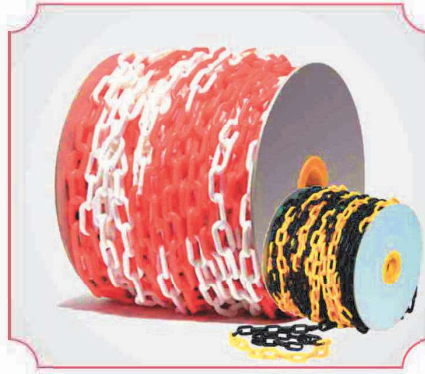

TOOL BOX

ROAD SAFETY MESH

TRAFFIC CONE

BATTERY 6V

PVC CHAIN

FIX BOLT

UNIFIX

FIX BOLT SHIELD

EYE & HOOK BOLT

G.I. ROOFING NUT BOLT

G.I. NUT & WASHER

G.I. BOLT

THREAD BAR

SCAFFOLDING COUPLER

SHUTTERING CLAMP  
RAPID CLAMP

TIE ROD