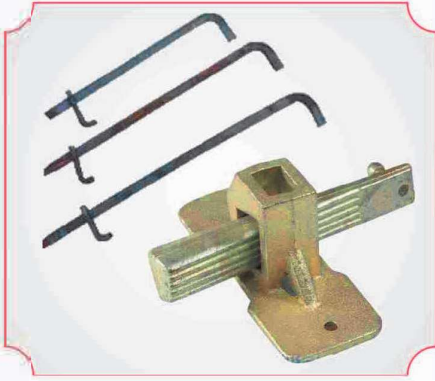

TOOL BOX

ROAD SAFETY MESH

TRAFFIC CONE

BATTERY 6V

PVC CHAIN

FIX BOLT

UNIFIX

FIX BOLT SHIELD

EYE & HOOK BOLT

G.I. ROOFING NUT BOLT

G.I. NUT & WASHER

G.I. BOLT

THREAD BAR

SCAFFOLDING COUPLER

SHUTTERING CLAMP  
RAPID CLAMP

TIE ROD